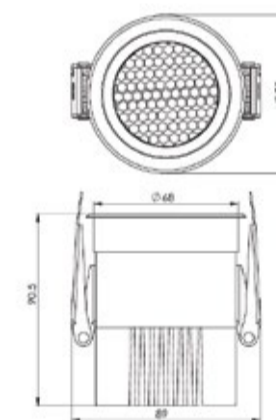

L70 @50,000h

Types

Recessed

Single Line Diagram

HERCULES 40

HERCULES 52

HERCULES 68

HERCULES DOWNLIGHT

Light Distribution

Direct

CRI ≥ 90

TUNABLE
WHITE

HERCULES DOWNLIGHT

HERCULES 40

System Power	Dimension
5W	Outer Dia- 47mm, Cutout Dia- 40mm, Height- 56mm

HERCULES 52

System Power	Dimension
10W	Outer Dia- 59mm, Cutout Dia- 52mm, Height- 64mm

HERCULES 68

System Power	Dimension
15W	Outer Dia- 89mm, Cutout Dia- 68mm, Height- 90.5mm

Order Options

CCT (Colour Temperature)

- 3000K
- 4000K
- 5700K
- Tunable White 2700K-6500K