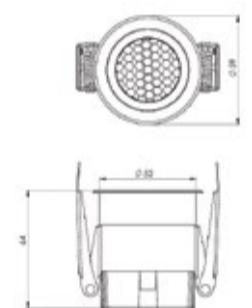

L70 @50,000h

Types

Recessed

Single Line Diagram

HERCULES 40

HERCULES 52

HERCULES 68

HERCULES DOWNLIGHT

Light Distribution

Direct

CRI ≥ 90

TUNABLE
WHITE

HERCULES DOWNLIGHT

HERCULES 40

System Power	Dimension
5W	Outer Dia- 47mm, Cutout Dia- 40mm, Height- 56mm

HERCULES 52

System Power	Dimension
10W	Outer Dia- 59mm, Cutout Dia- 52mm, Height- 64mm

HERCULES 68

System Power	Dimension
15W	Outer Dia- 89mm, Cutout Dia- 68mm, Height- 90.5mm

Order Options

CCT (Colour Temperature)

- 3000K
- 4000K
- 5700K
- Tunable White 2700K-6500K