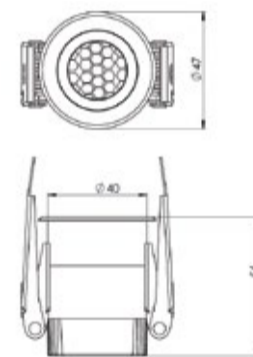

Quick Info

CRI ≥ 90

3000K/ 4000K/ 5700K

ON-OFF/ON-OFF (FLICKER FREE)

DALI-2 DT6, DALI-2 DT8, DALI+

SDCM<3

Lens with Honeycomb Louver

L70 @50,000h

Types

Recessed

Single Line Diagram

HERCULES 40