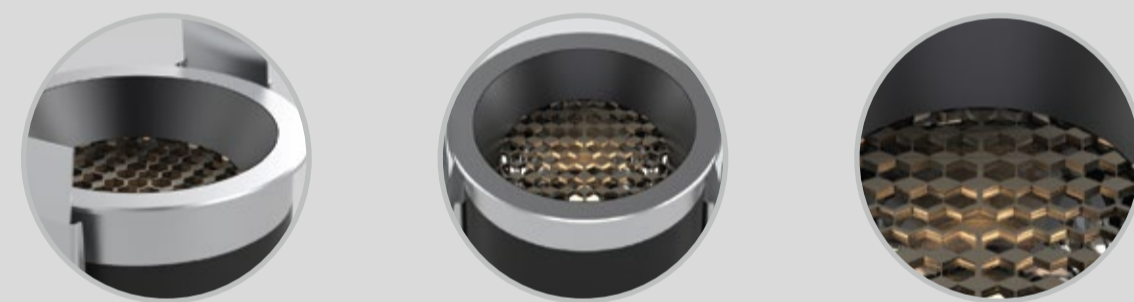

L70 @50,000h

Types

Recessed

Single Line Diagram

HERCULES 40

HERCULES 52

HERCULES 68

HERCULES DOWNLIGHT

Hercules Downlight features has:

- Die cast- aluminium Luminaire housing
- Premium powder coated finish
- COB (Chip on Board) technology
- Lens with honeycomb louver
- Available in Fixed version
- LED with effective colour rendering
- Provides comfortable illumination with reduced eye strain, ideal for premium interiors.
- Delivers focused and controlled light distribution for accent
- Ensures excellent lumen output with low energy consumption.

System Power	Dimension
10W	Outer Dia- 59mm, Cutout Dia- 52mm, Height- 64mm

HERCULES 68

System Power	Dimension
15W	Outer Dia- 89mm, Cutout Dia- 68mm, Height- 90.5mm

Order Options

CCT (Colour Temperature)

- 3000K
- 4000K
- 5700K
- Tunable White 2700K-6500K

Reflector Colour

- Black
- White
- Gold
- Rose Gold

Material Colour

RAL As Per Request